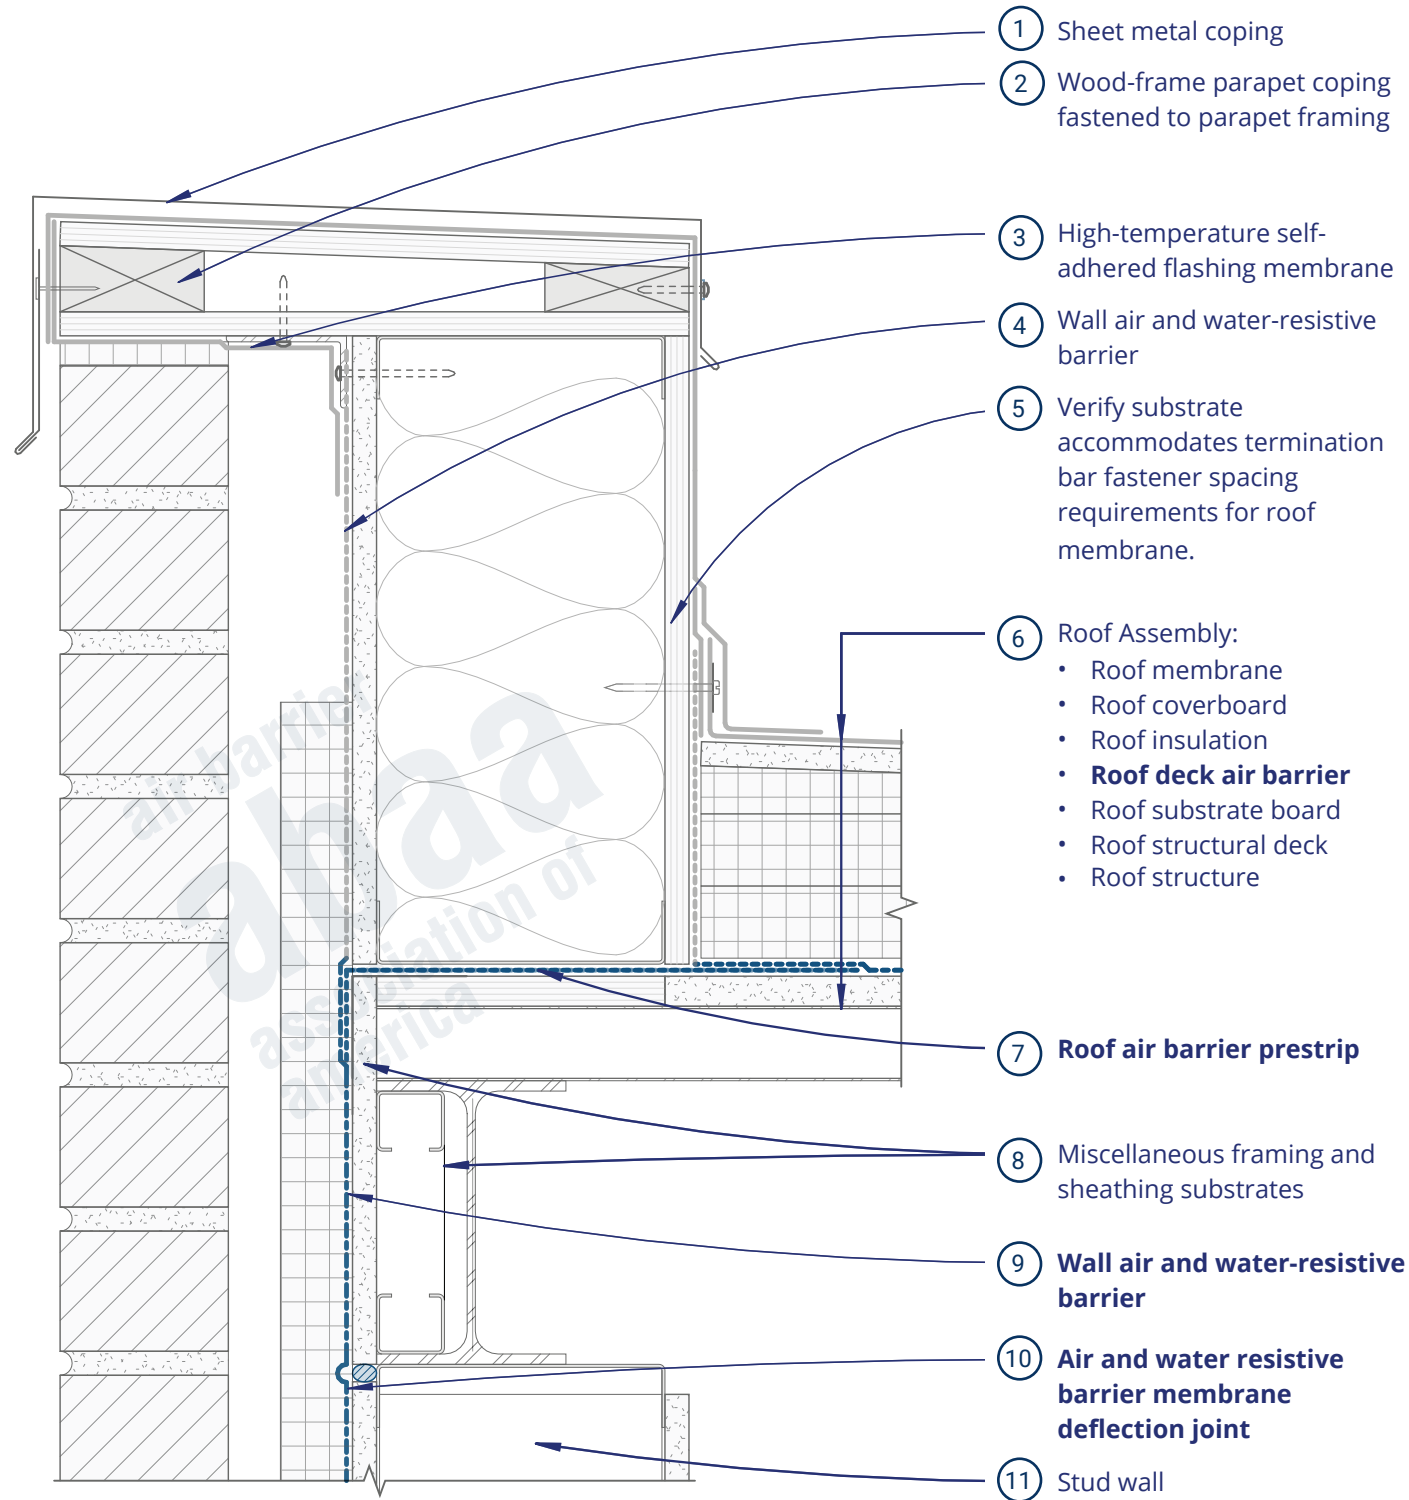

Detail RS6

Rainscreen Wall - Roof Deck Air Barrier Prior to Parapet Extension Without Thermal Break (2D)

View from Roof

Exterior View

Rainscreen Wall - Roof Deck Air Barrier Prior to Parapet Extension Without Thermal Break (3D)