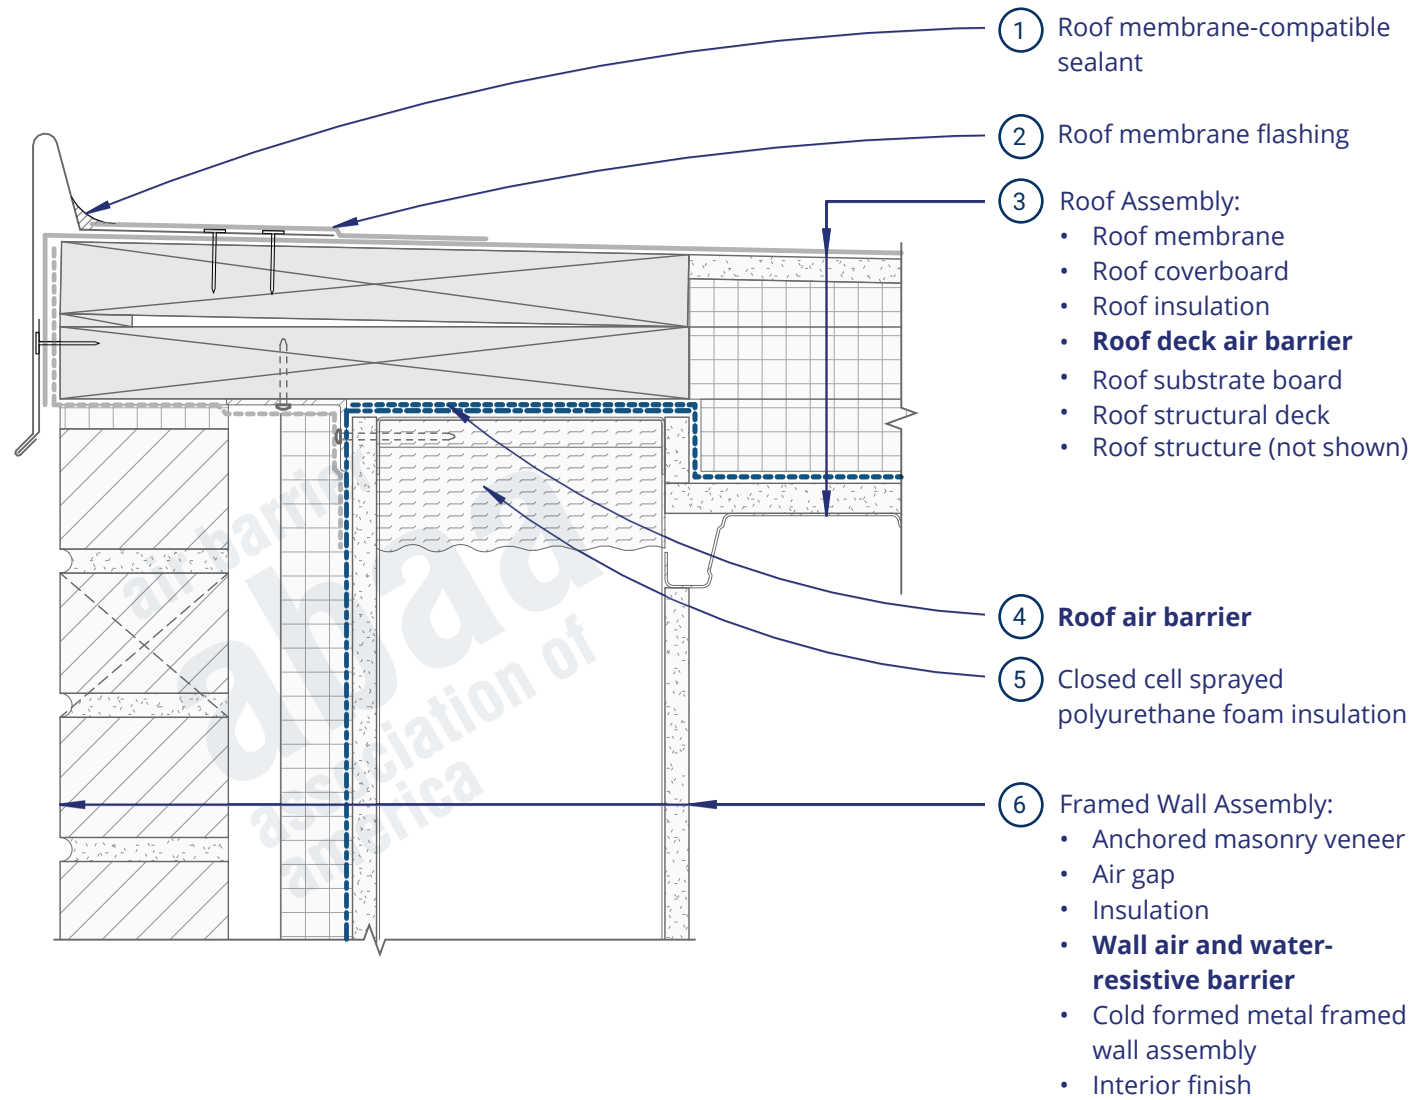

Detail RS2

Rainscreen Wall - Roof Edge With Roof Deck Air Barrier (2D)

View from Roof

Exterior View

Rainscreen Wall - Roof Edge With Roof Deck Air Barrier (3D)