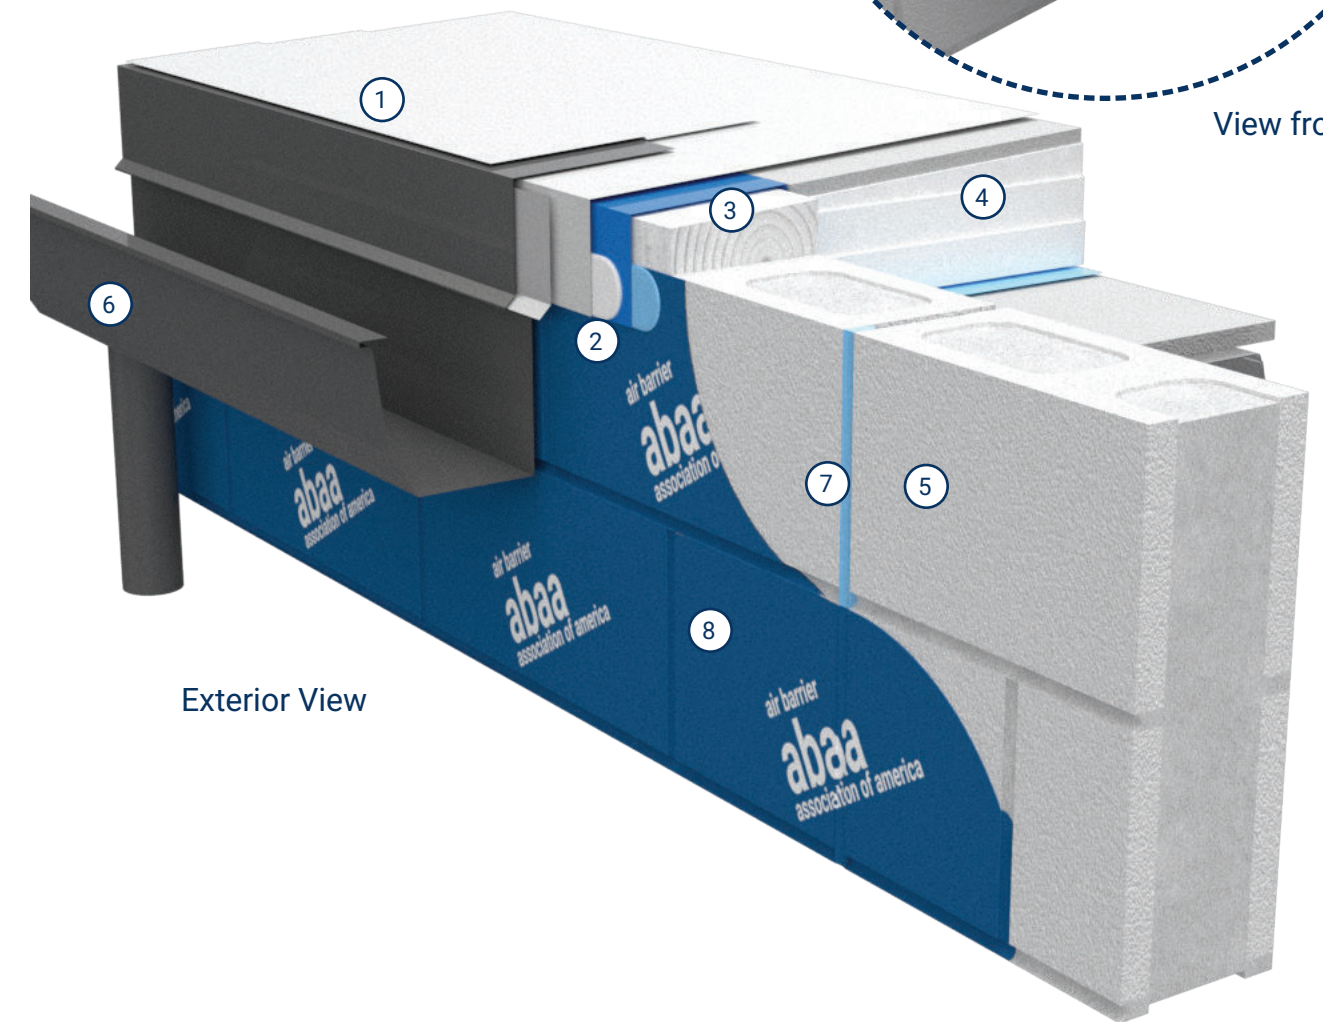

Detail MW6

Mass Wall - Gutter Edge With Roof Deck Air Barrier (2D)

View from Roof

Exterior View

Mass Wall - Gutter Edge With Roof Deck Air Barrier (3D)