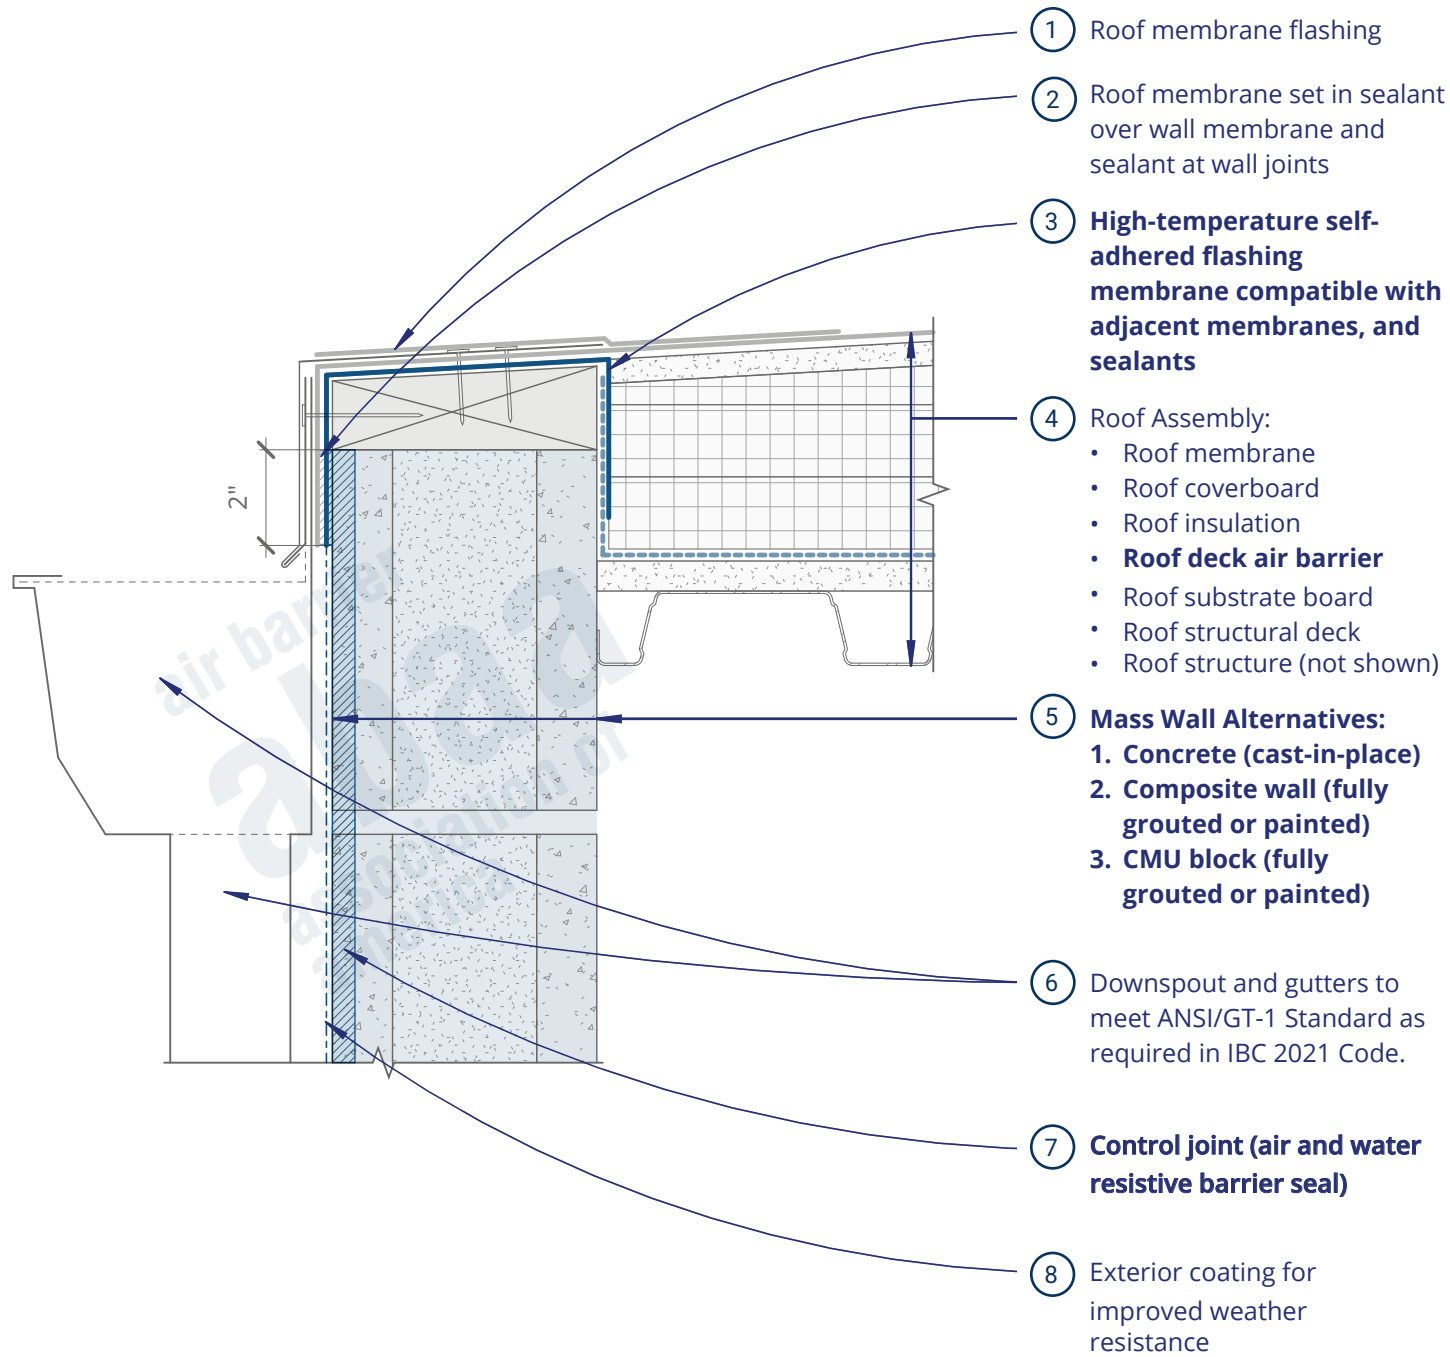

Detail MW6

Mass Wall - Gutter Edge With Roof Deck Air Barrier (2D)

View from Roof

Exterior View

Mass Wall - Gutter Edge With Roof Deck Air Barrier (3D)