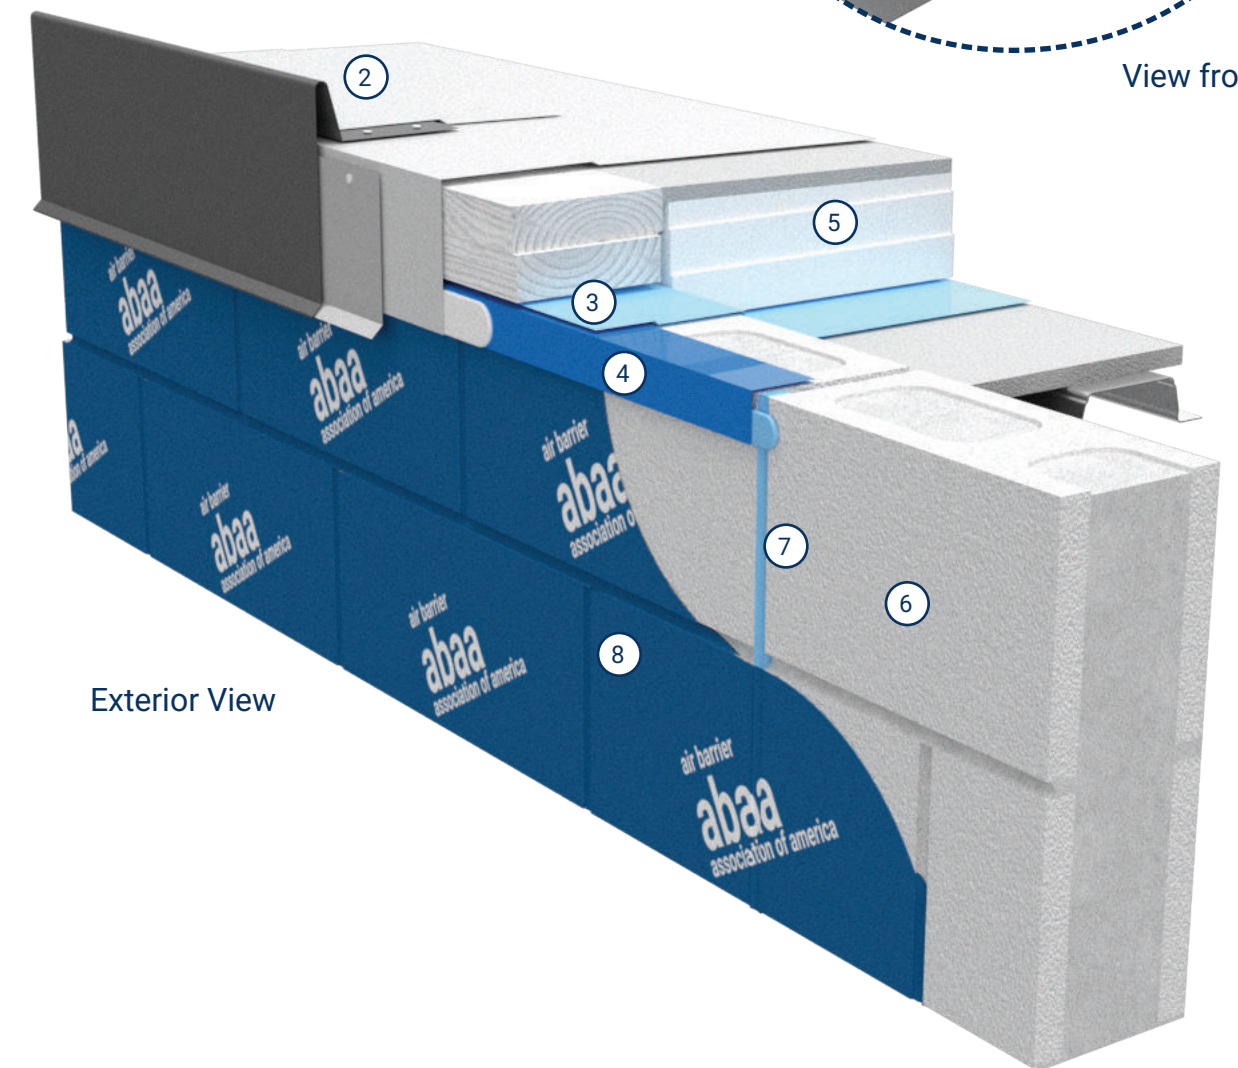

Detail MW5

Mass Wall - With Roof Deck Air Barrier - Option B (2D)

GUIDE DETAILS: ROOF-TO-WALL TRANSITIONS

View from Roof

Exterior View

Mass Wall - With Roof Deck Air Barrier - Option B (3D)