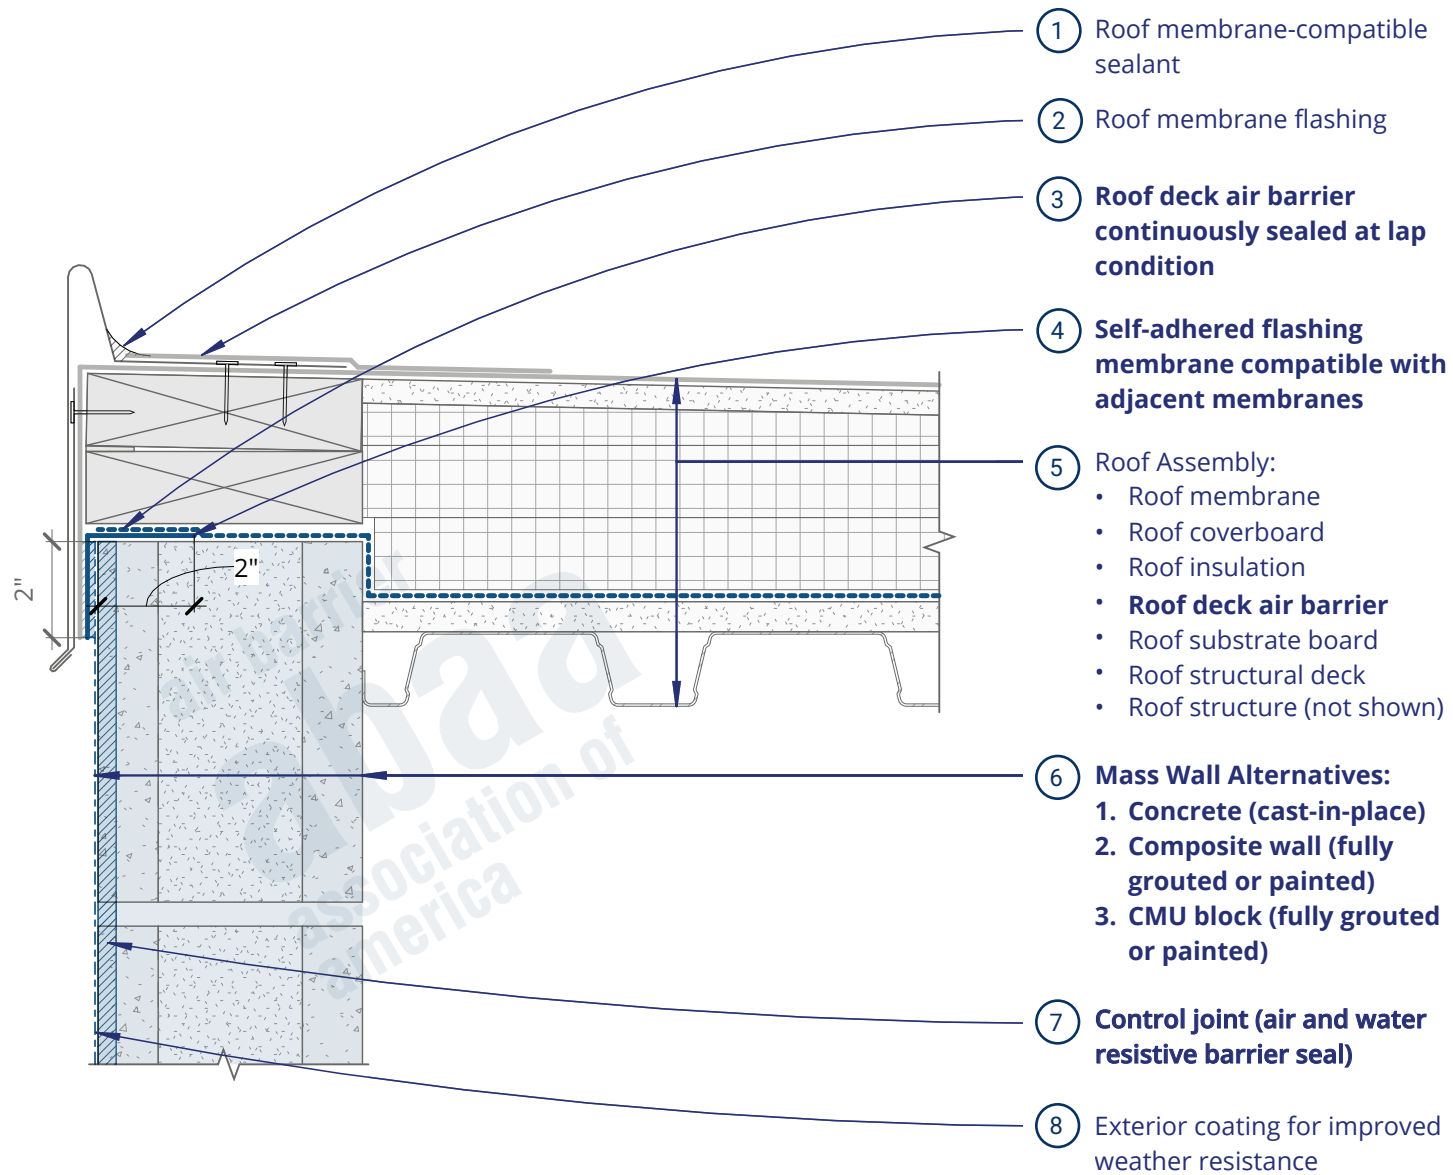

Detail MW5

Mass Wall - With Roof Deck Air Barrier - Option B (2D)

GUIDE DETAILS: ROOF-TO-WALL TRANSITIONS

View from Roof

Exterior View

Mass Wall - With Roof Deck Air Barrier - Option B (3D)